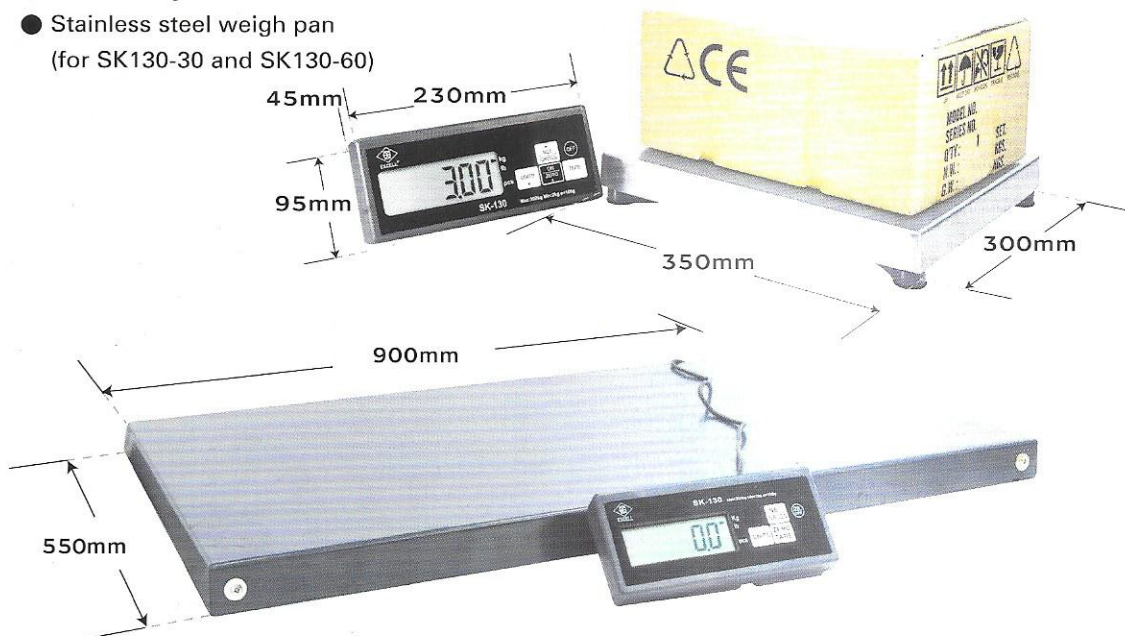

SK-130

Portable Weighing Scale

SK-130 Portable Weighing Scale

Features:

- Universal wall/desk mount indicator
- 1/3,000 display resolution
- Large LCD display (digit height 12mm x 25mm)
- Kilogram (kg), gram (g), pound (lb) and ounce (oz) weighing modes selectable
- Auto calibration; Tare function; Auto-zero tracking; Gross/Net indication; Simple Counting
- Hold function; Adjustable gravity value
- Environmental filter setting for better performance
- Low power indication and auto power off
- Dry battery or mains ac adaptor power supply operation
- Large size weigh pan model (SK130-300) available

Options:

- LED backlight
- Stainless steel weigh pan
(for SK130-30 and SK130-60)

Specifications:

MODEL	CAPACITY	DIVISION	RESOLUTION	MIN. CAP.
SK130-30	30 kg (60 lb)	10 g (0.02 lb)	1/3000	200 g
SK130-60	60 kg (120 lb)	20 g (0.05 lb)	1/3000	400 g
SK130-300	300 kg (600 lb)	100 g (0.2 lb)	1/3000	2000 g

Operating Temperature: 0°C ~ 40°C (32°F ~ 104°F)

Power Source: AC adaptor DC 9V or 4 x UM-3 1.5V dry batteries (not included)

Platter Size: 300 x 350mm (for SK130-30 and SK130-60)

900 x 550mm (for SK130-300)

Display: LCD, 6 Digits, 25 mm (Height), LED backlight (Optional)

SK-130 Portable Weighing Scale